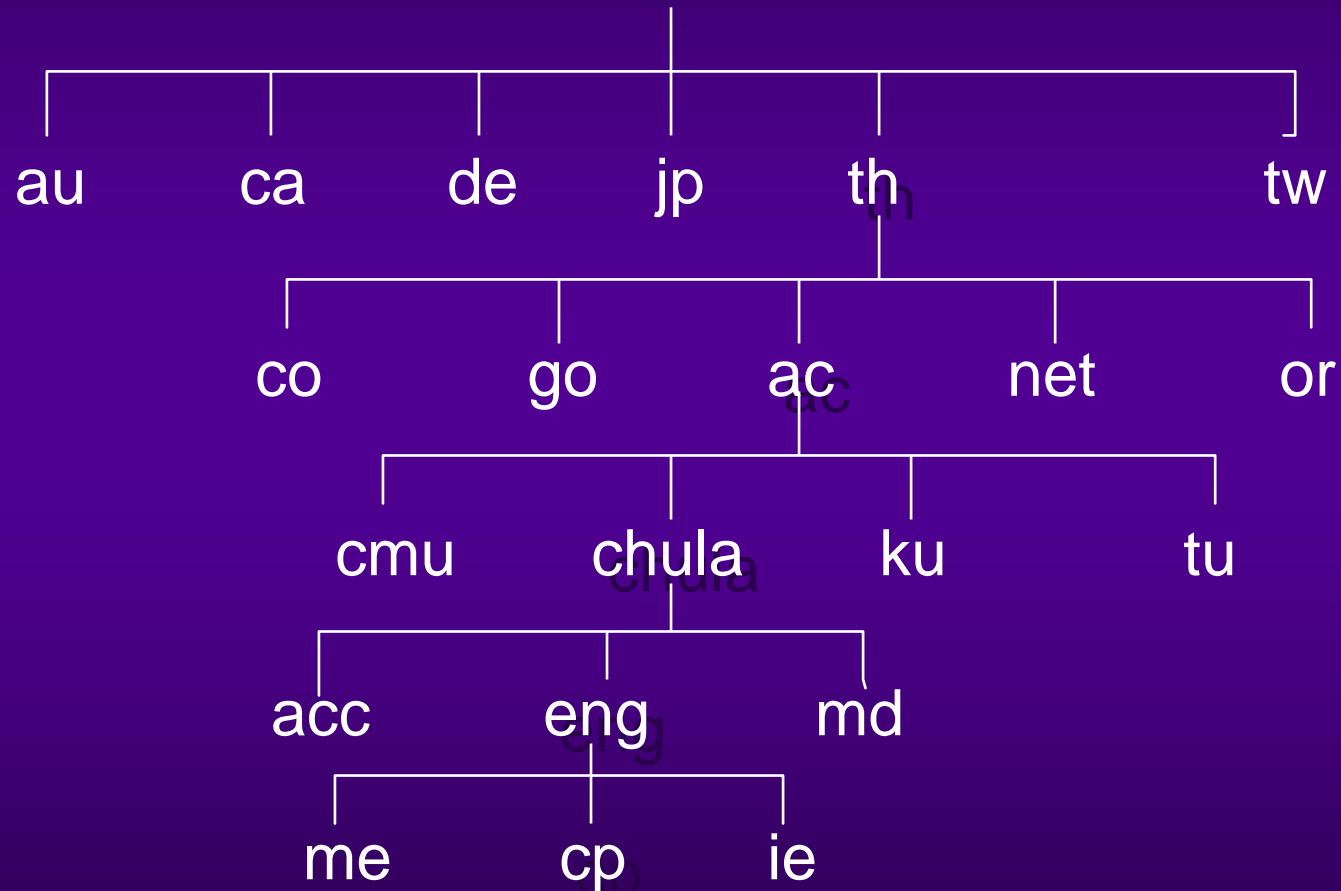

cp.eng.chula.ac.th