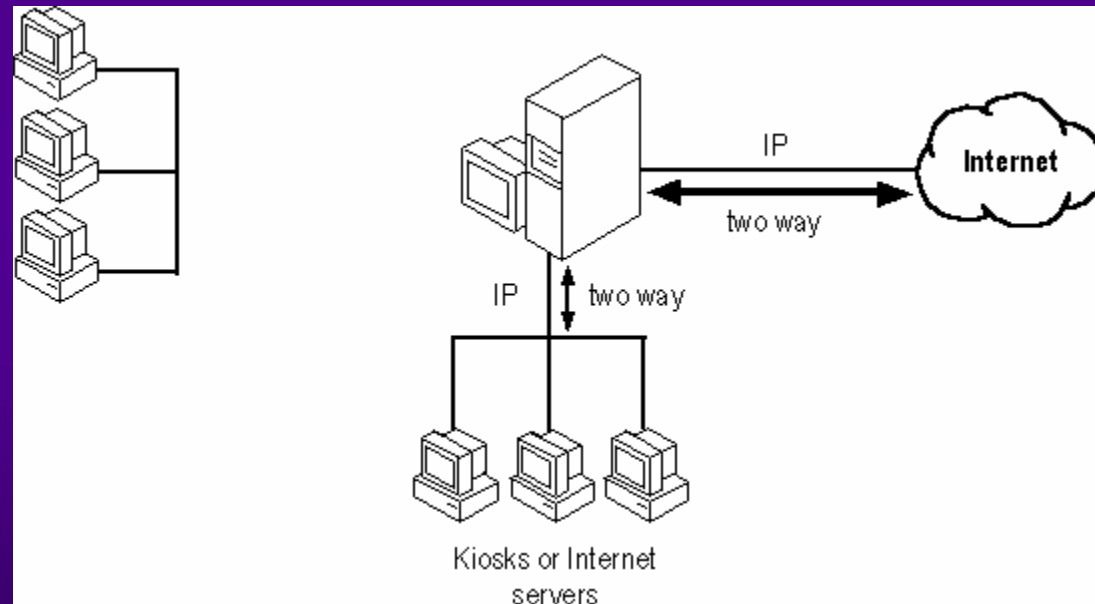

Physical Isolation